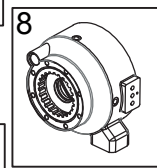

HMW 5.0 PHT-EN

No	Part List	Code
1	Brake Cover	A046Y10
2	Brake Body	A038
3	Brake Spring	A044
4	Brake Piston	A043Y09
5	Brake Disc and Bearing	A032Y08
6	Brake Gear	A034
7	Body-1 Bearing	A005
8	Body-1	A001
9	Manuel Clutch Shifter	A088Y07
10	Ring Gear	A006
11	Ring Gear Segment and Oil Seal	A008Y12
12	Planetary Gear Box	A013Y11
13	Spool	A011Y04
14	Roller Fairlead	A048Y05
15	Cable Tension	A061Y06
16	Connection Shaft Kit	A021Y03
17	Body-2 Bearing	A020
18	Body-2	A019
19	Hydraulic Motor Kit	A077
20	Over Center Valve	A081Y01
21	Installation Tube	A086Y02