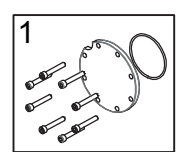

HMW 5.0 PHT-EN

No	Part List	Code
1	Brake Cover	A046Y10
2	Brake Body	A038
3	Brake Spring	A044
4	Brake Piston	A043Y09
5	Brake Disc and Bearing	A032Y08
6	Brake Gear	A034
7	Body-1 Bearing	A005
8	Body-1	A001
9	Manuel Clutch Shifter	A088Y07
10	Ring Gear	A006
11	Ring Gear Segment and Oil Seal	A008Y12
12	Planetary Gear Box	A013Y11
13	Spool	A011Y04
14	Roller Fairlead	A048Y05
15	Cable Tension	A061Y06
16	Connection Shaft Kit	A021Y03
17	Body-2 Bearing	A020
18	Body-2	A019
19	Hydraulic Motor Kit	A077
20	Over Center Valve	A081Y01
21	Installation Tube	A086Y02