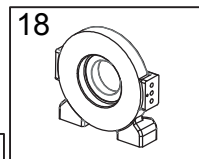

HMW 5.0 PHT-EN

No	Part List	Code
1	Brake Cover	A046Y10
2	Brake Body	A038
3	Brake Spring	A044
4	Brake Piston	A043Y09
5	Brake Disc and Bearing	A032Y08
6	Brake Gear	A034
7	Body-1 Bearing	A005
8	Body-1	A001
9	Manuel Clutch Shifter	A088Y07
10	Ring Gear	A006
11	Ring Gear Segment and Oil Seal	A008Y12
12	Planetary Gear Box	A013Y11
13	Spool	A011Y04
14	Roller Fairlead	A048Y05
15	Cable Tension	A061Y06
16	Connection Shaft Kit	A021Y03
17	Body-2 Bearing	A020
18	Body-2	A019
19	Hydraulic Motor Kit	A077
20	Over Center Valve	A081Y01
21	Installation Tube	A086Y02