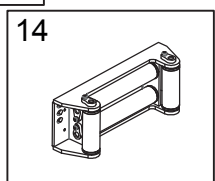

HMW 5.0 PHT-EN

No	Part List	Code
1	Brake Cover	A046Y10
2	Brake Body	A038
3	Brake Spring	A044
4	Brake Piston	A043Y09
5	Brake Disc and Bearing	A032Y08
6	Brake Gear	A034
7	Body-1 Bearing	A005
8	Body-1	A001
9	Manuel Clutch Shifter	A088Y07
10	Ring Gear	A006
11	Ring Gear Segment and Oil Seal	A008Y12
12	Planetary Gear Box	A013Y11
13	Spool	A011Y04
14	Roller Fairlead	A048Y05
15	Cable Tension	A061Y06
16	Connection Shaft Kit	A021Y03
17	Body-2 Bearing	A020
18	Body-2	A019
19	Hydraulic Motor Kit	A077
20	Over Center Valve	A081Y01
21	Installation Tube	A086Y02