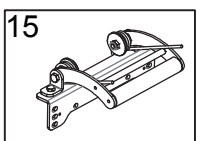

HMW 5.0 PHT-EN

No	Part List	Code
1	Brake Cover	A046Y10
2	Brake Body	A038
3	Brake Spring	A044
4	Brake Piston	A043Y09
5	Brake Disc and Bearing	A032Y08
6	Brake Gear	A034
7	Body-1 Bearing	A005
8	Body-1	A001
9	Manuel Clutch Shifter	A088Y07
10	Ring Gear	A006
11	Ring Gear Segment and Oil Seal	A008Y12
12	Planetary Gear Box	A013Y11
13	Spool	A011Y04
14	Roller Fairlead	A048Y05
15	Cable Tension	A061Y06
16	Connection Shaft Kit	A021Y03
17	Body-2 Bearing	A020
18	Body-2	A019
19	Hydraulic Motor Kit	A077
20	Over Center Valve	A081Y01
21	Installation Tube	A086Y02