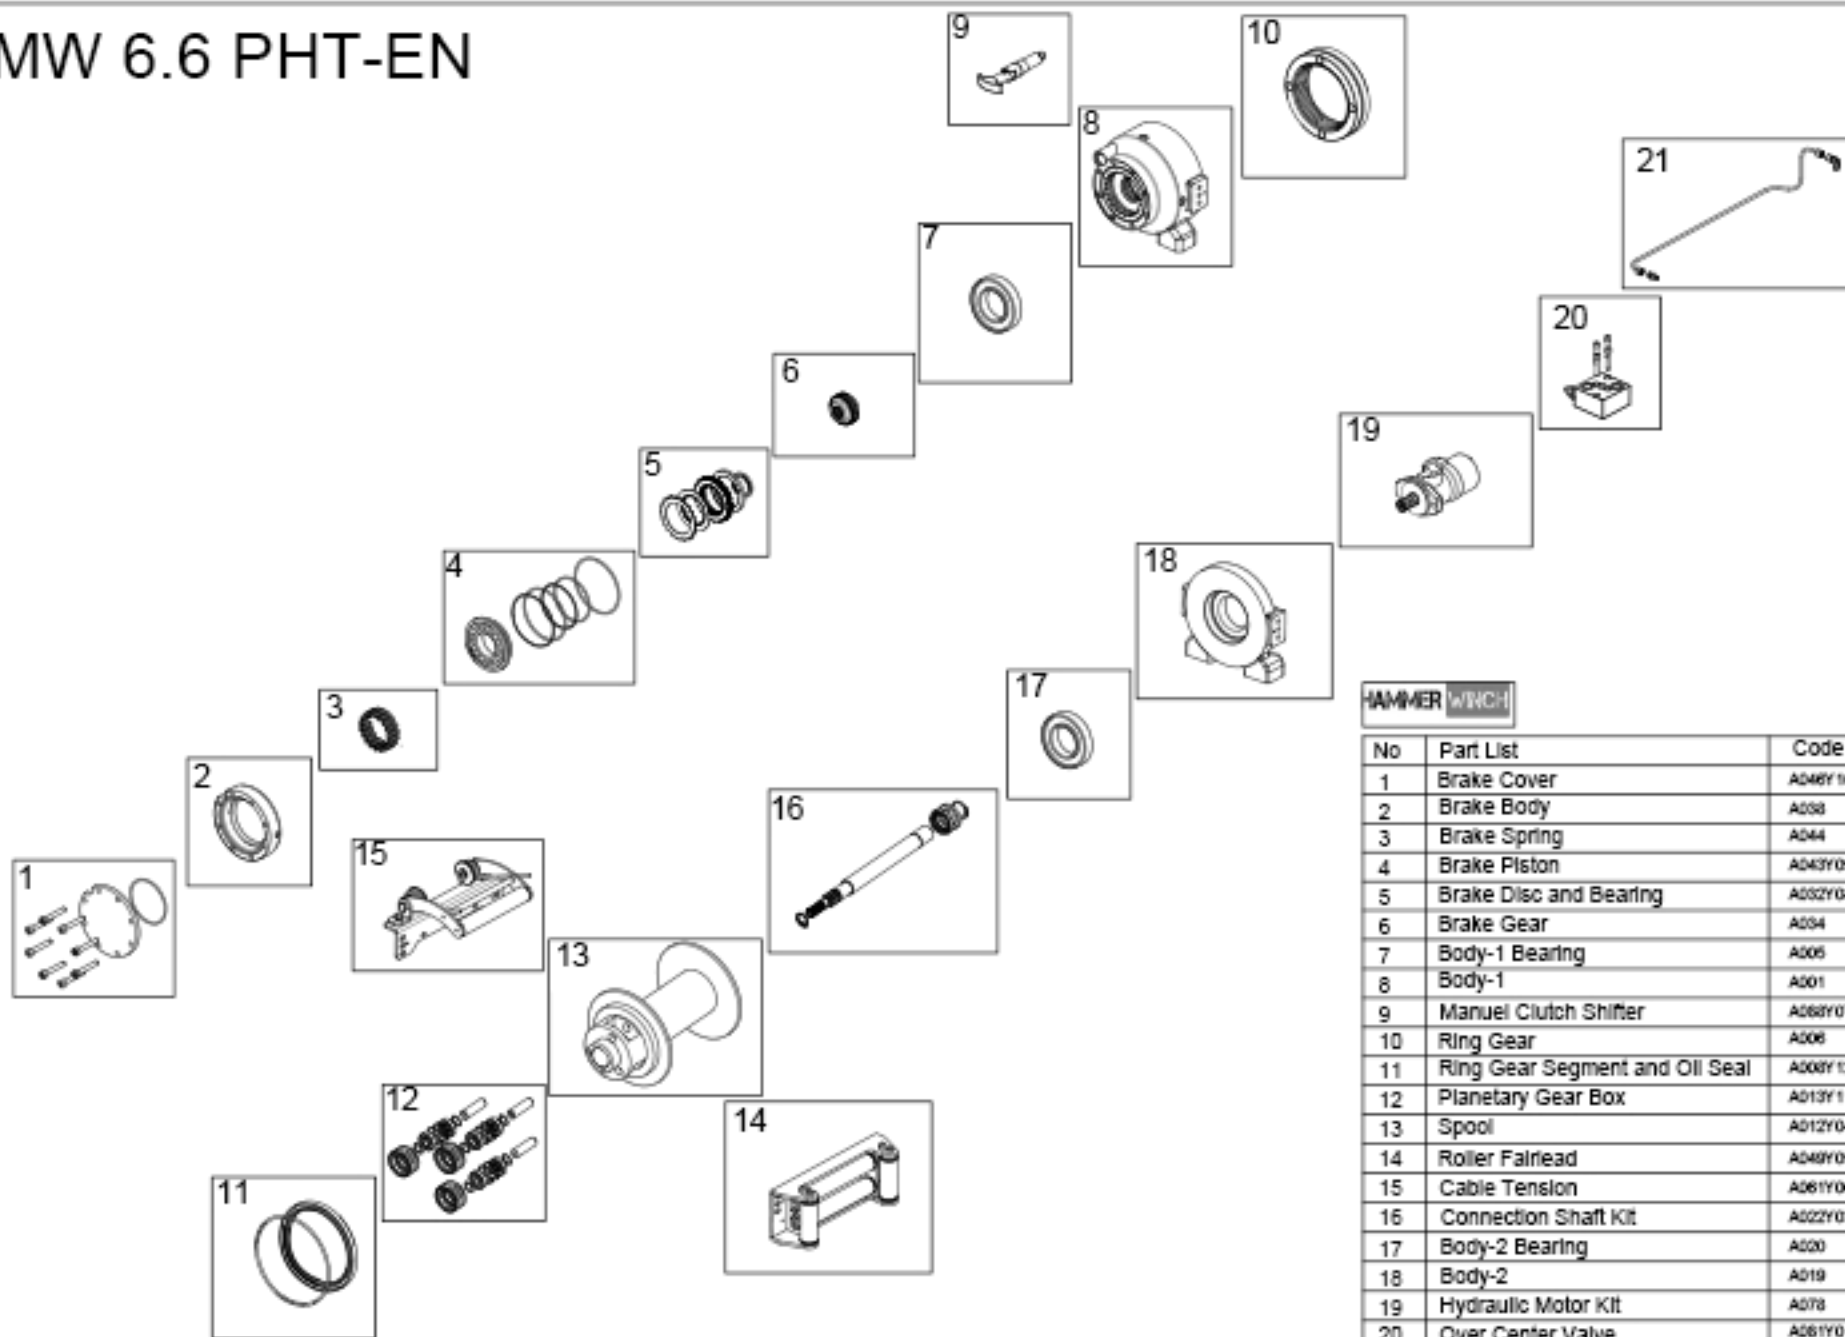

HMW 6.6 PHT-EN

HAMMER WINCH

No	Part List	Code
1	Brake Cover	A048Y10
2	Brake Body	A038
3	Brake Spring	A044
4	Brake Piston	A043Y09
5	Brake Disc and Bearing	A032Y08
6	Brake Gear	A034
7	Body-1 Bearing	A005
8	Body-1	A001
9	Manuel Clutch Shifter	A069Y07
10	Ring Gear	A006
11	Ring Gear Segment and Oil Seal	A008Y12
12	Planetary Gear Box	A013Y11
13	Spool	A012Y04
14	Roller Fairlead	A049Y05
15	Cable Tension	A061Y06
16	Connection Shaft Kit	A022Y03
17	Body-2 Bearing	A020
18	Body-2	A019
19	Hydraulic Motor Kit	A078
20	Over Center Valve	A061Y01
21	Installation Tube	A066Y02