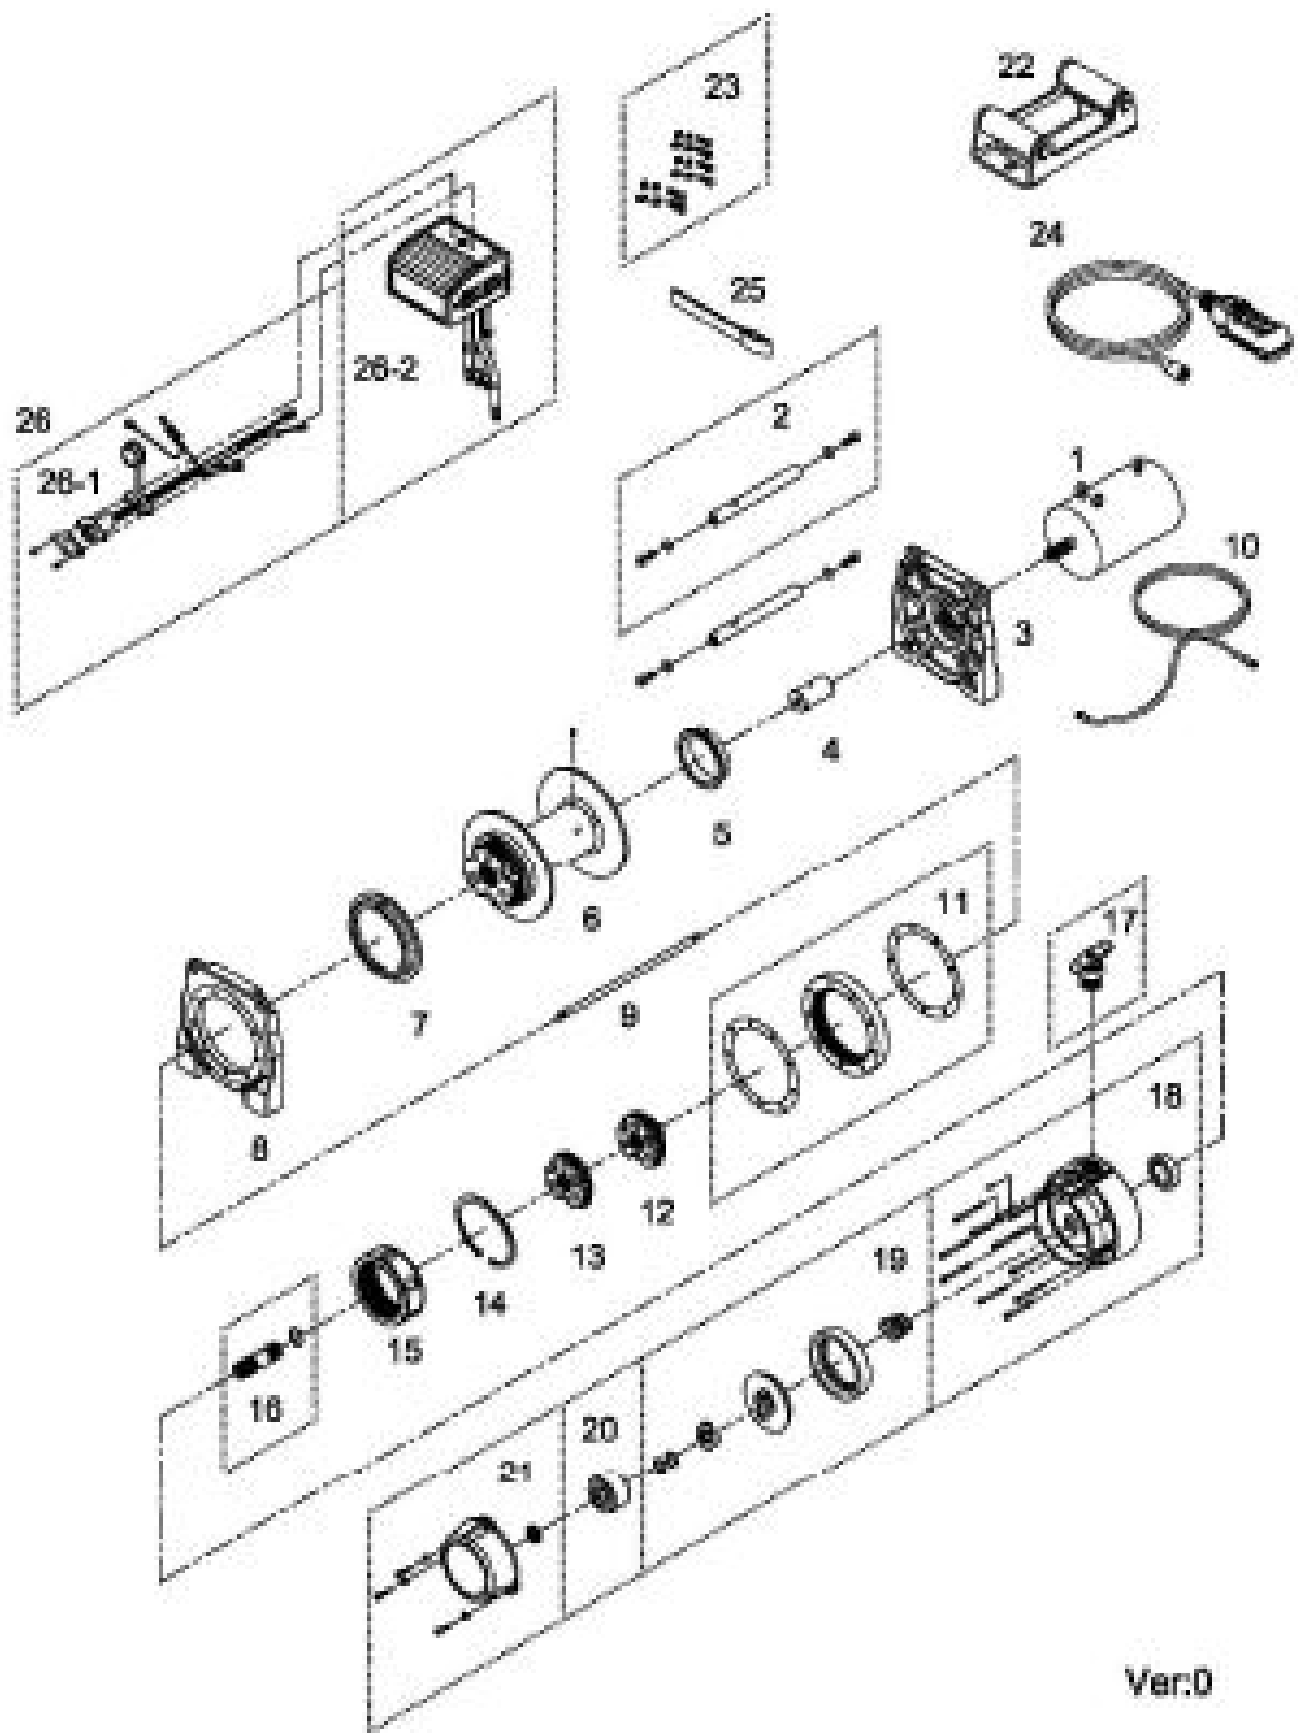

No	PN	Description	Qty
1	883198	Motor 24v; 1490w/2.0hp, series wound motor; Matte black	1
2	880076	Tie bar kit	2
3	883193	Motor support rack	1
4	880078	Motor coupling	1
5	880006	Drum bushing	1
6	882007	Drum kit, 72 mm diameter	1
7	880081	Drum bushing B	1
8	882419	Gearbox support rack	1
9	880084	1st shaft	1
10	882040	Grounding lead	1
11	882420	3rd ring gear kit	1
12	880087	2nd stage carrier	1
13	880088	1st stage carrier	1
14	880089	Retaining ring	1
15	880090	1st & 2nd ring gear	1
16	880091	1st pinion kit	1
17	880092	Clutch kit	1
18	882421	Gear box kit	1
19	880094	Cone brake disc kit	1
20	881099	Brake clutch base	1
21	882422	Brake cover kit	1
22	880096	Roller fairlead	1
23	880097	Mounting hardware	1
24	882008	Remote control, PB-317 for NAV-4200	1
25	880026	Handsaver strap	1
26	882010	Detachable control box 24v for NAV-4200	1
26-1	880029	Remote socket kit	1
26-2	882012	Detachable control pack 24v for NAV-4200	1