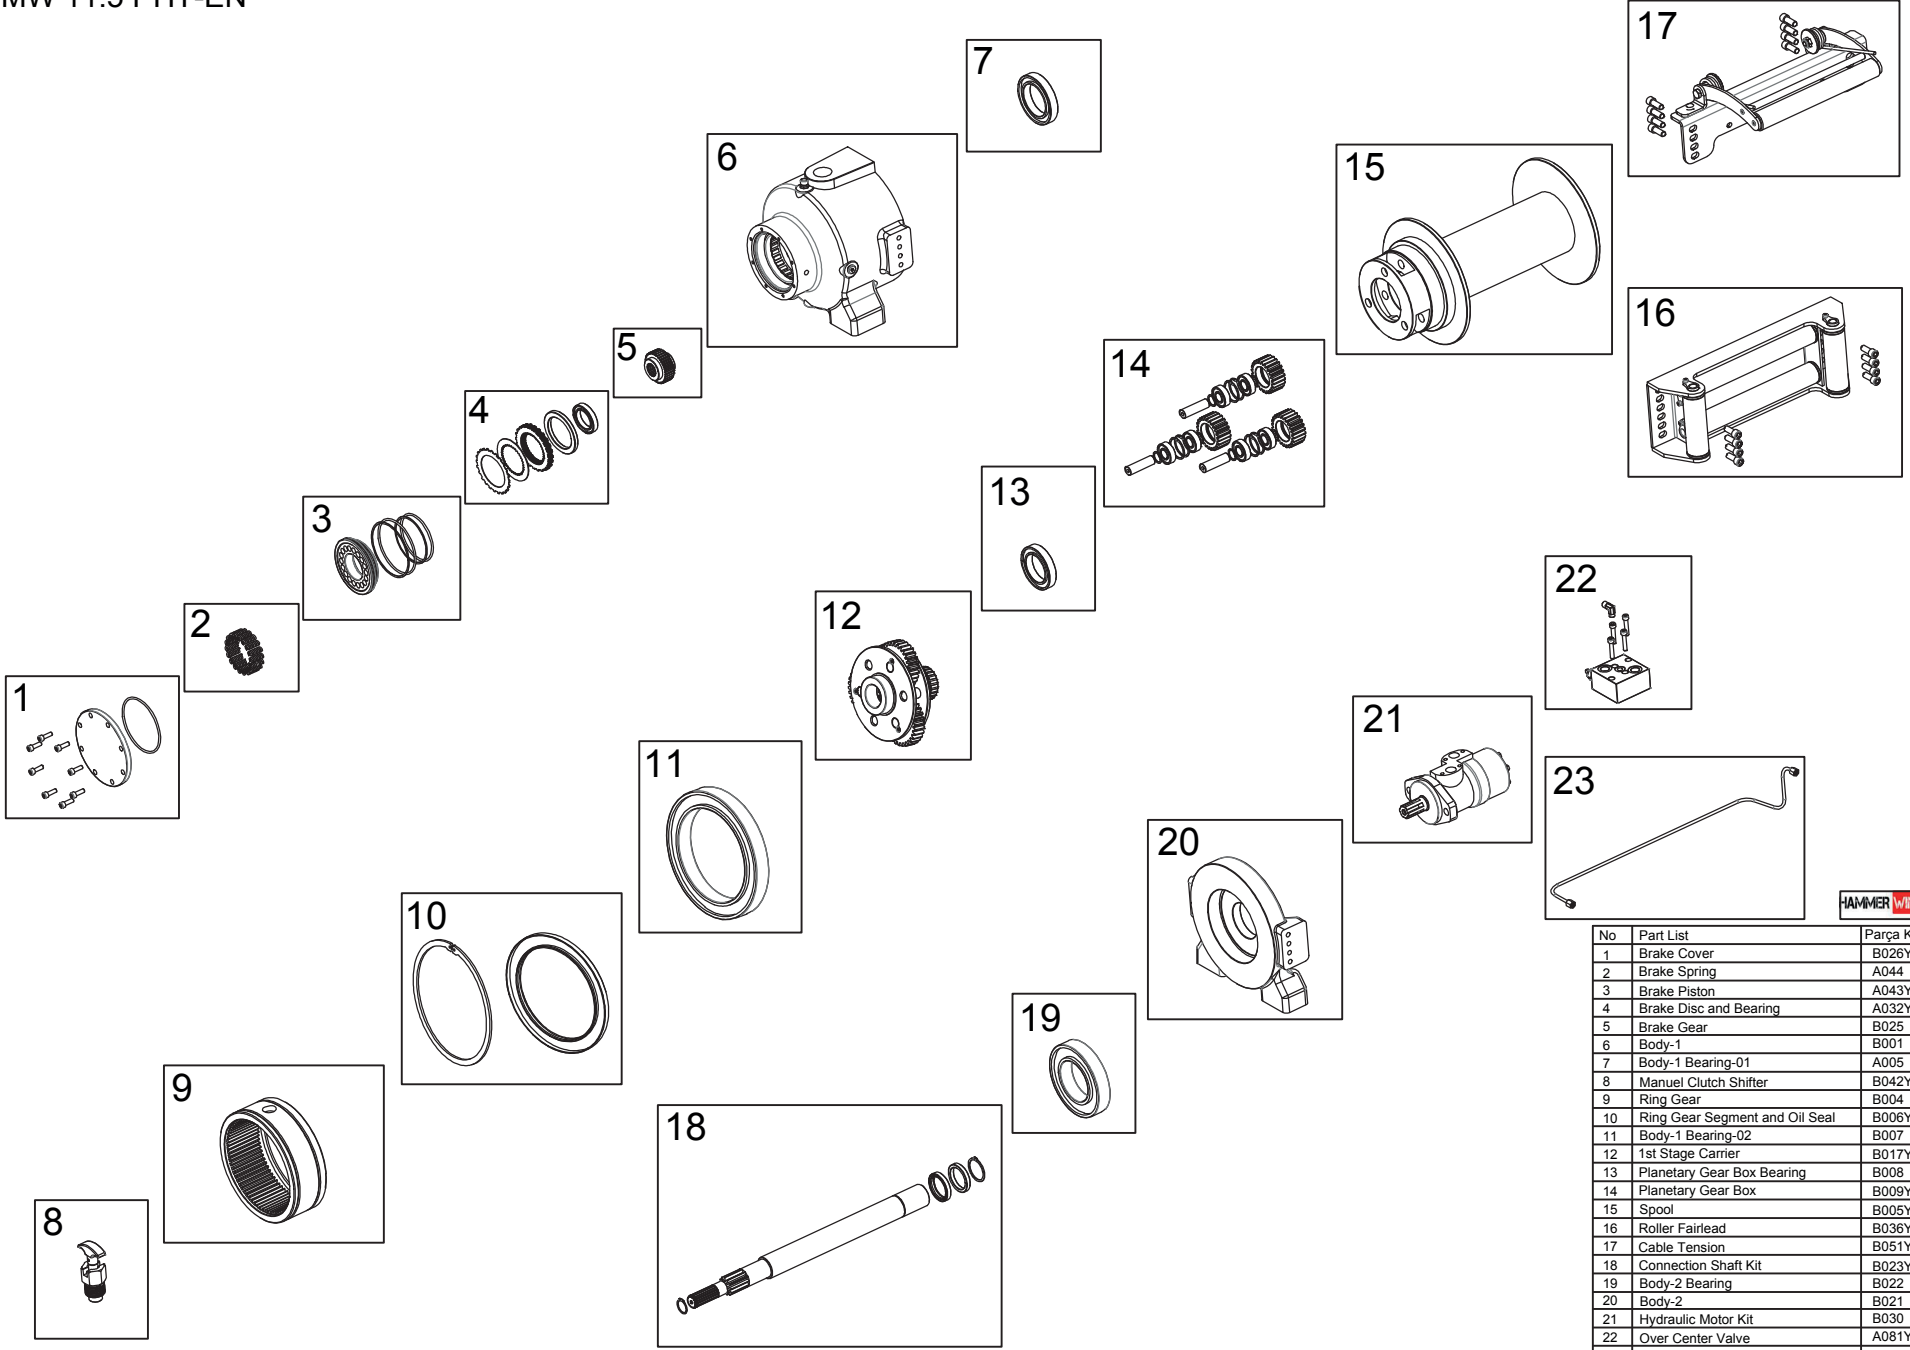

HMW 11.5 PHT-EN

No	Part List	Parça Kodu
1	Brake Cover	B026Y10
2	Brake Spring	A044
3	Brake Piston	A043Y09
4	Brake Disc and Bearing	A032Y08
5	Brake Gear	B025
6	Body-1	B001
7	Body-1 Bearing-01	A005
8	Manuel Clutch Shifter	B042Y07
9	Ring Gear	B004
10	Ring Gear Segment and Oil Seal	B006Y12
11	Body-1 Bearing-02	B007
12	1st Stage Carrier	B017Y13
13	Planetary Gear Box Bearing	B008
14	Planetary Gear Box	B009Y11
15	Spool	B005Y04
16	Roller Fairlead	B036Y05
17	Cable Tension	B051Y06
18	Connection Shaft Kit	B023Y03
19	Body-2 Bearing	B022
20	Body-2	B021
21	Hydraulic Motor Kit	B030
22	Over Center Valve	A081Y01
23	Installation Tube	B033Y02