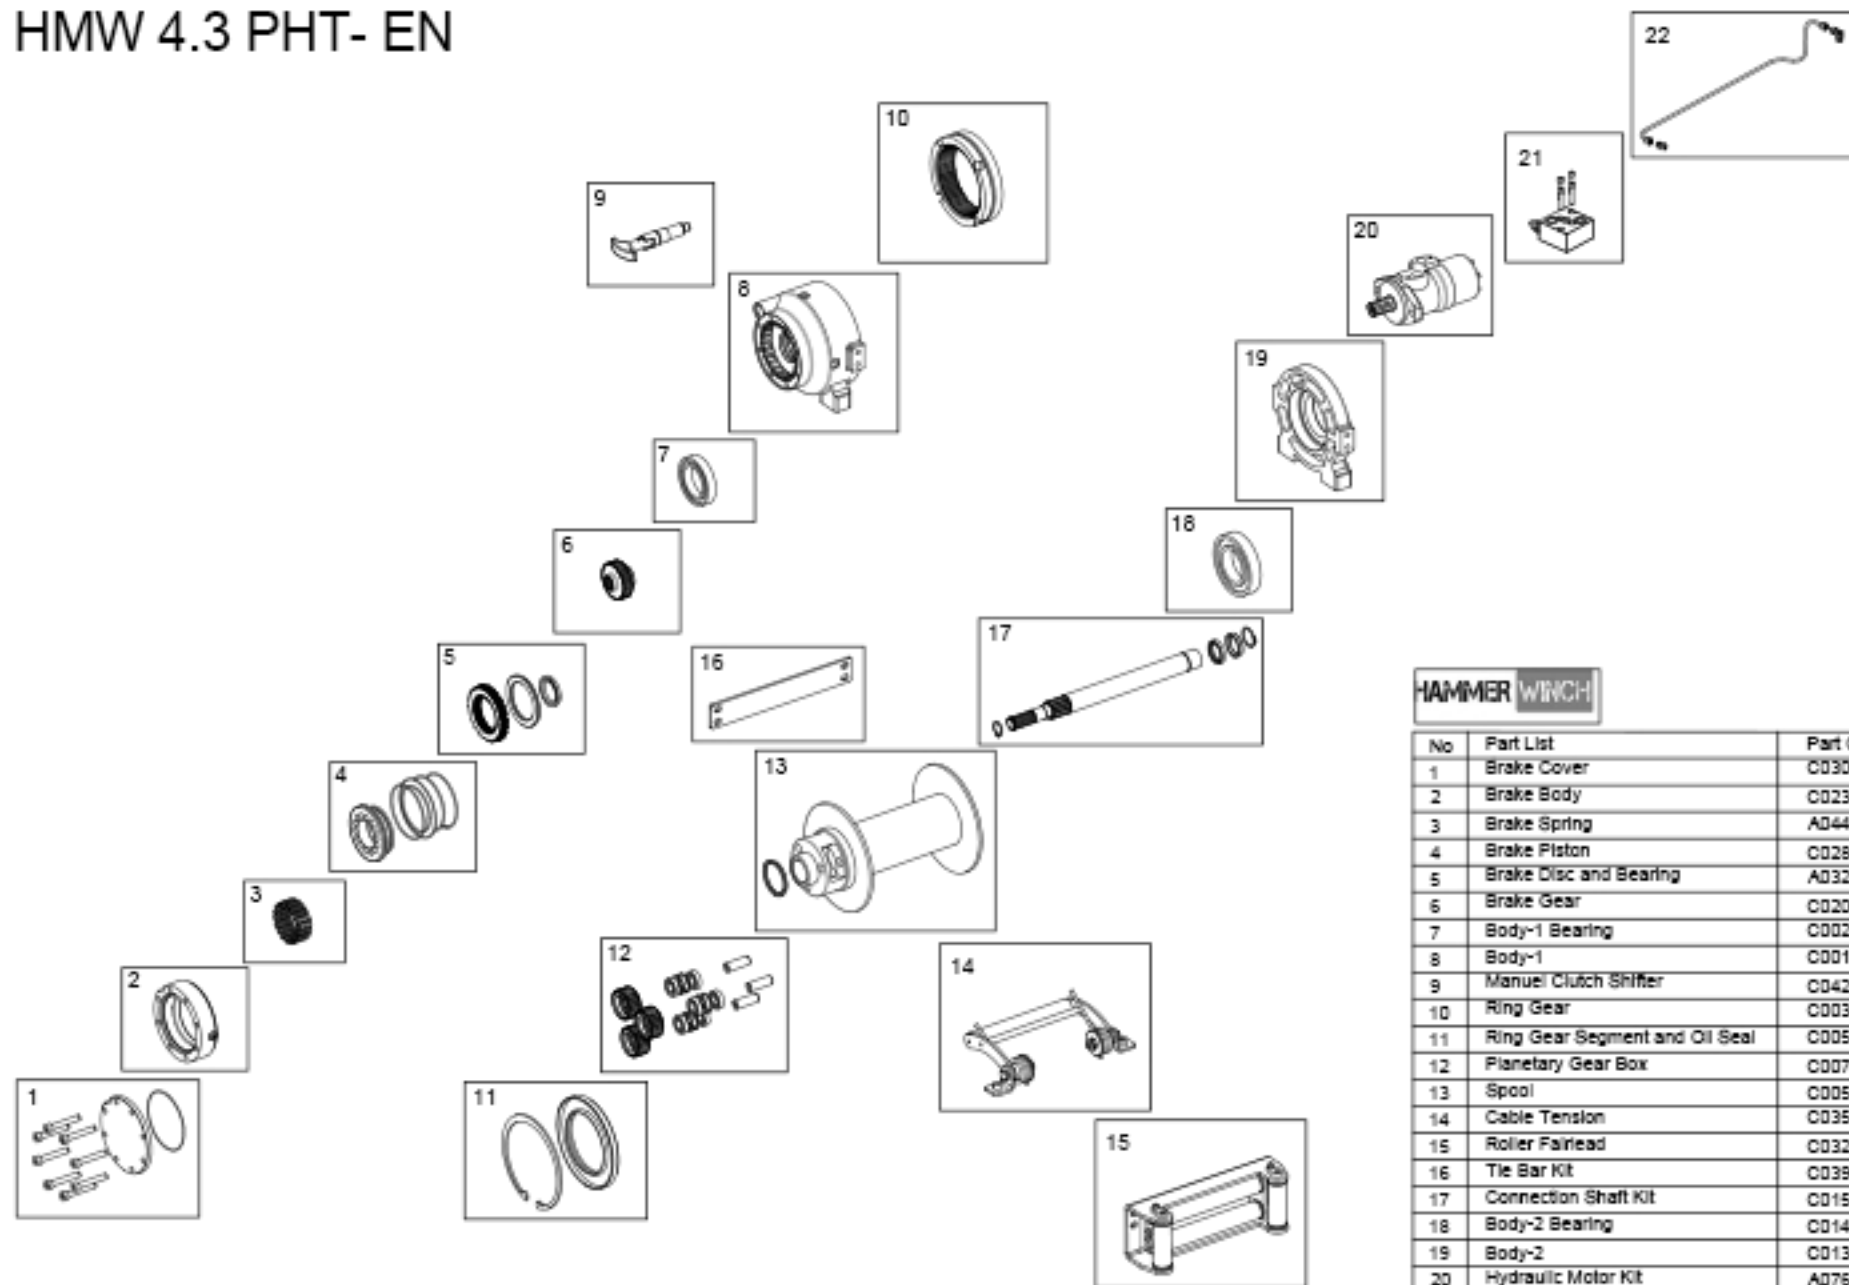

HMW 4.3 PHT- EN

HAMMER WINCH

No	Part List	Part Code
1	Brake Cover	C030Y10
2	Brake Body	C023
3	Brake Spring	A044
4	Brake Piston	C028Y09
5	Brake Disc and Bearing	A032Y08
6	Brake Gear	C020
7	Body-1 Bearing	C002
8	Body-1	C001
9	Manual Clutch Shifter	C042Y07
10	Ring Gear	C003
11	Ring Gear Segment and Oil Seal	C005Y12
12	Planetary Gear Box	C007Y11
13	Spool	C005Y04
14	Cable Tension	C035Y06
15	Roller Fairlead	C032Y05
16	Tie Bar Kit	C039
17	Connection Shaft Kit	C015Y03
18	Body-2 Bearing	C014
19	Body-2	C013
20	Hydraulic Motor Kit	A076
21	Over Center Valve	A081Y01
22	Installation Tube	C041Y02