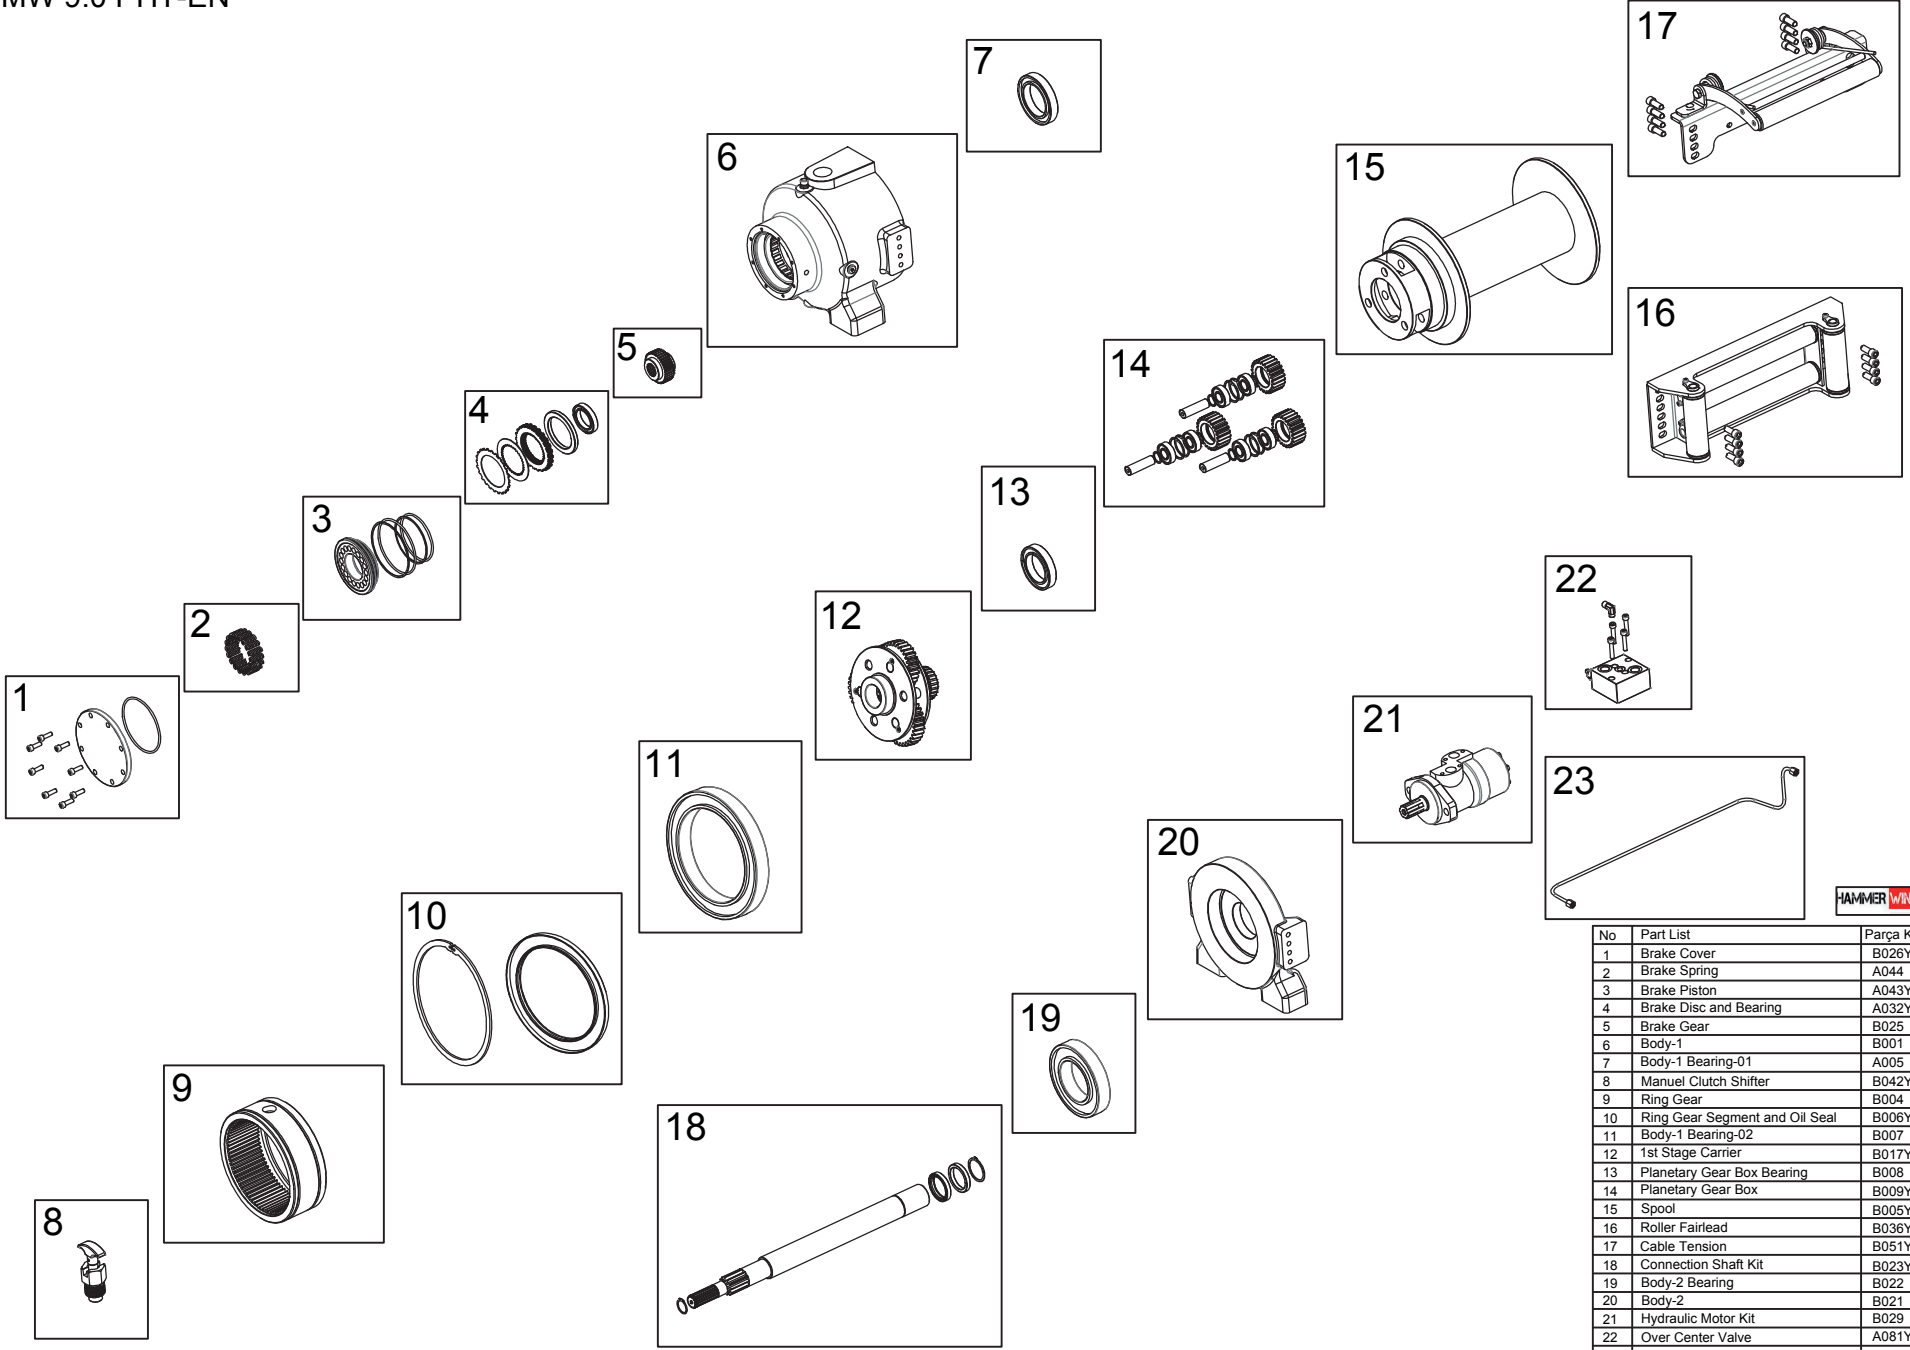

HMW 9.0 PHT-EN

No	Part List	Parça Kodu
1	Brake Cover	B026Y10
2	Brake Spring	A044
3	Brake Piston	A043Y09
4	Brake Disc and Bearing	A032Y08
5	Brake Gear	B025
6	Body-1	B001
7	Body-1 Bearing-01	A005
8	Manuel Clutch Shifter	B042Y07
9	Ring Gear	B004
10	Ring Gear Segment and Oil Seal	B006Y12
11	Body-1 Bearing-02	B007
12	1st Stage Carrier	B017Y13
13	Planetary Gear Box Bearing	B008
14	Planetary Gear Box	B009Y11
15	Spool	B005Y04
16	Roller Fairlead	B036Y05
17	Cable Tension	B051Y06
18	Connection Shaft Kit	B023Y03
19	Body-2 Bearing	B022
20	Body-2	B021
21	Hydraulic Motor Kit	B029
22	Over Center Valve	A081Y01
23	Installation Tube	B033Y02