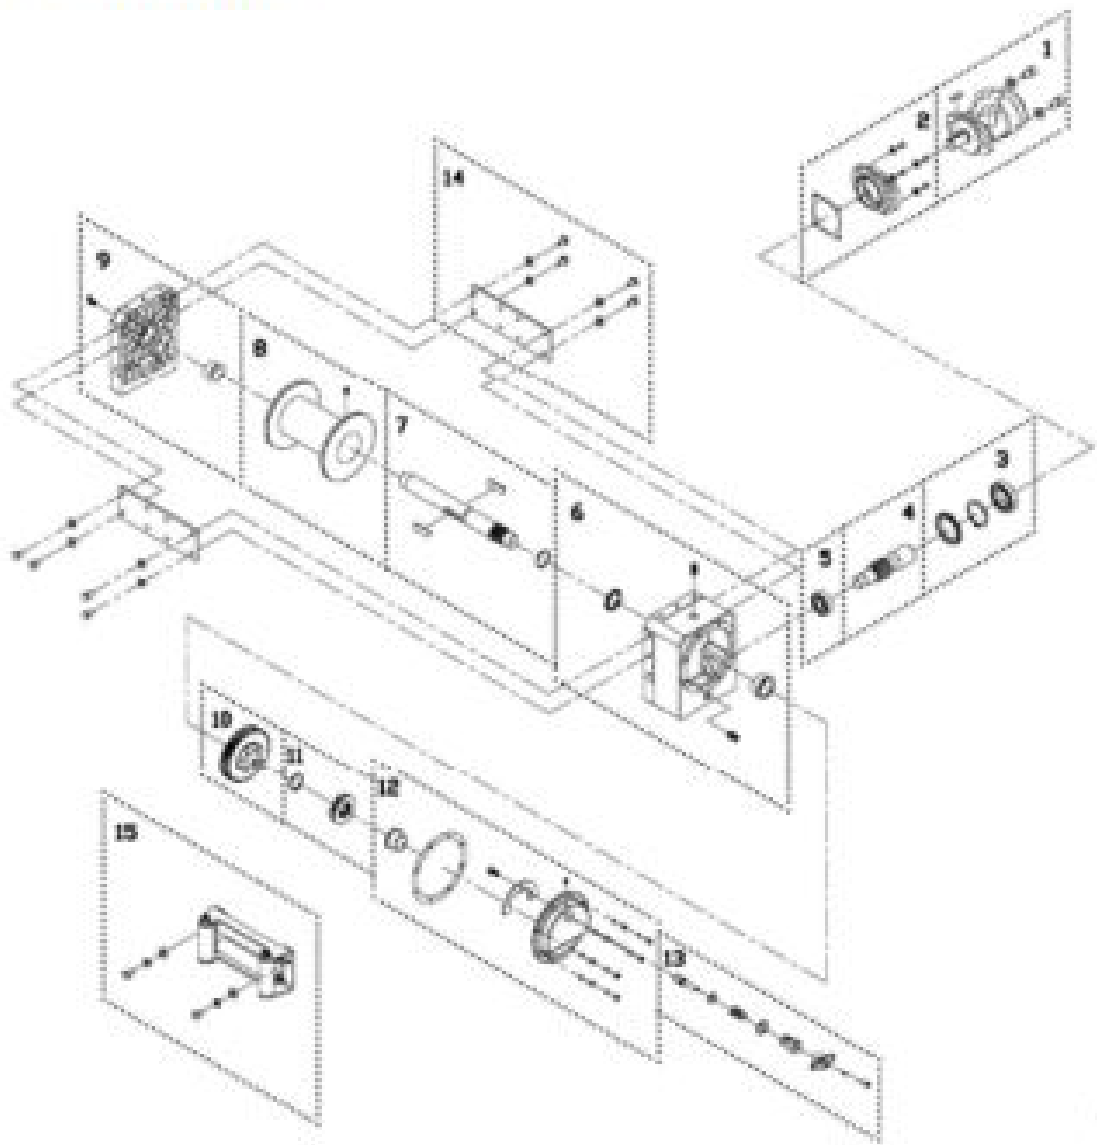

Parts List

Item No.	Description	Part No.	Qty
1	Hydraulic motor kit	881460	1
2	Motor support rack	881461	1
3	Bearing kit	881462	1
4	Worm	881463	1
5	Bearing	881464	1
6	Gear box kit	881465	1
7	1st shaft kit, Std drum	881466	1
	1st shaft kit, Long drum	881467	
8	Drum kit, Std drum	881470	1
	Drum kit, Long drum	881471	
9	Support rack	881472	1
10	Worm wheel	881473	1
11	Coupler kit	881474	1
12	Gearbox rear cover kit	881475	1
13	Clutch kit	881476	1
14	Tie bar kit, Std drum	881477	2
	Tie bar kit, Long drum	881478	
15	Roller fairlead, Std drum	881479	1
	Roller fairlead, Long drum	881480	

Winch Assembly

Ver.1